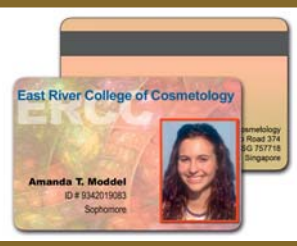

FEATURES

- Large ribbon capacity as well as large input and output hoppers to ensure continuous printing
- Front-facing, automatic card feeding and output
- Optimized print ribbons
- Quick ribbon change, cartridge loads in a snap
- Operator replaceable printheads
- Advanced cleaning roller system to avoid scratches on cards
- Automatic ribbon detection and low ribbon warning
- Audible and visual message prompts
- Ribbon saver features for monochrome ribbons

SUPPLIES

- 5 Panel Color Ribbon (YMCKO): 500 cards/ribbon
- 7 Panel Color Ribbon (YMCKOKO): 300 cards/ribbon
- Monochrome Black Ribbon (K): 1,500 cards/ribbon
- Monochrome White Ribbon (W): 1,500 cards/ribbon
- Monochrome Silver Ribbon (S): 1,500 cards/ribbon

(Other ribbons on request)

OPTIONS

- Magnetic stripe encoding (HiCo and LoCo)

CONFIGURE YOUR CARD IDENTITY SYSTEM, ASK FOR:

- *EDIssecure*® Card Management Software Suite
- *IDExpert*® Identity Management Solutions
- *EDIssecure*® Image Capture Modules
- *EDIssecure*® Image Enhancement Software
- *EDIssecure*® Card Materials

SPECIFICATIONS OF DCP 340+